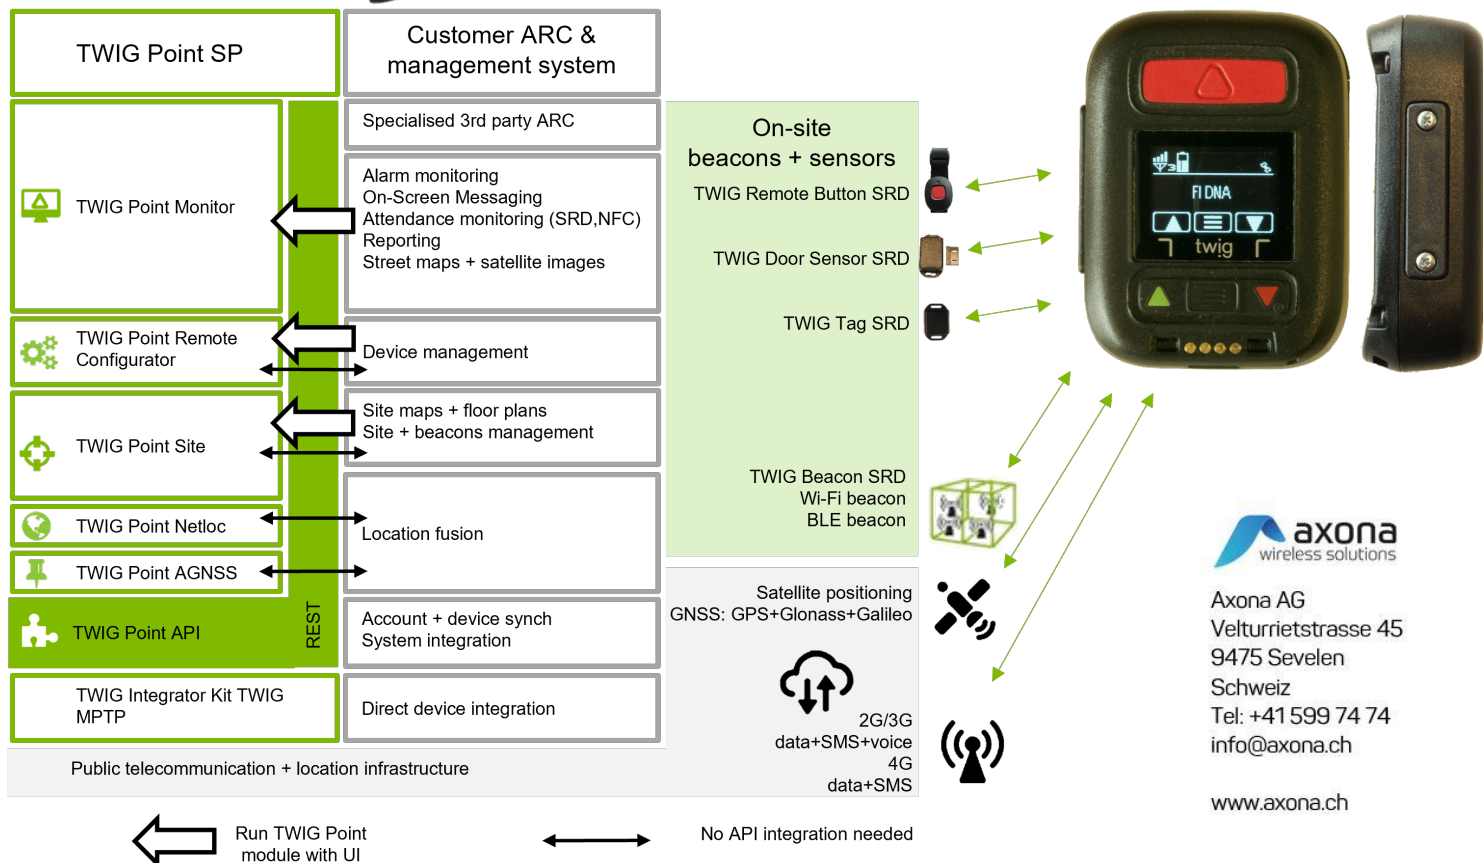

Small and discreet

- Discreet design
- Wearable on wrist and pendant or mounted on furniture or walls
- Waterproof (IP67)

Compatibility and communication

- Twig Remote Button works with Twig TLP52EU, TLP51EU, TLP50EU, TUP93EU, TUP92EU, TUP91EU and TUP90EU personal alarms equipped with the Twig SRD or SRD3 transceiver.
- Twig Remote Button data is transmitted from Twig personal alarm to ARC in MPTP (Mobile Phone Telematics Protocol) messages, over SMS or GPRS.
- Twig personal alarm with SRD and SRD3 transceiver can operate simultaneously with Twig Door Sensor, Twig Remote Button, Twig Beacon and Twig Tag short range devices (SRD).

Mechanics and battery

- Dimensions: 45 mm x 35 mm x 13 mm (w/o straps)
- Weight: 13 g with battery
- Power supply: Lithium primary battery 260 mAh

Operating time, temperature and frequency

- 5 years / 5000 presses*
- Operating frequency:
  - 868.229 MHz (EU), not for social alarms
  - 918.219 MHz (AU)
- SRD transceiver category 2
- Transmitting power level: +5 dBm
- Frequency deviation: +/- 5 kHz
- Operating temperature -20°C...+50°C

Sales package content

- Twig Remote Button (EU/AU) of device type TSW90EU with integrated lithium primary battery
- Wrist strap
- Neck strap
- Quick guide

Accessories

- Desk button holder

Axona AG
Velturrietstrasse 45
9475 Sevelen
Schweiz
Tel: +41 599 74 74
info@axona.ch

www.axona.ch